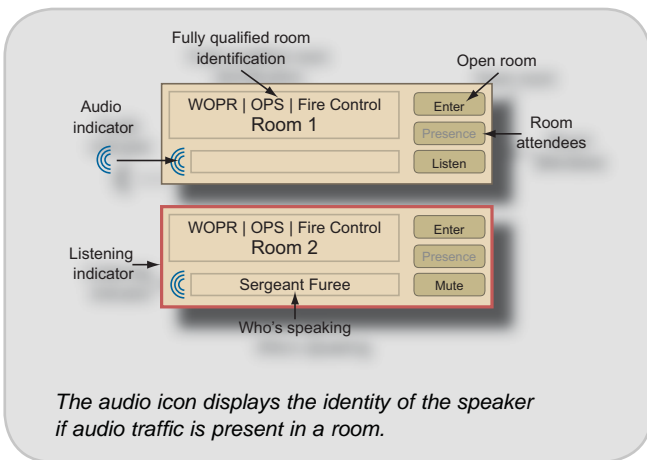

EZinCMD provides a commanding officer with a holistic view of his units in action within virtual rooms in IWS and the ability to listen to a multitude of audio traffic, mute selective or all rooms, monitor the

Situation Awareness

Each room where a unit conducts its meeting is shown as an individual element within the EZinCMD window. Elements can

be added or deleted by navigating the system or can be set as defaults upon login. Each element that appears in the EZinCMD window is prominently identified with the room where the meeting is conducted, the floor on which the room is located, and the building in which it resides.

Theater Awareness

In any time-sensitive situation, especially on the battlefield, a commander needs to convene experts from different groups at a moment's notice. EZinCMD allows a commander to simply drag and drop participants from one room into another to create a combined panel of experts - thus facilitating the immediate distribution of information and providing a forum from which participants can effectively leverage diverse areas of expertise.

EZinCMD is another valuable feature in Ezenia's 3.0 product release. For a demonstration, contact your Ezenia sales representative today.

presence of current attendees in each room, and move attendees from one room to another. Most importantly, the officer can instantly combine all participants into a single target meeting, resulting in a more timely response to a battlefield situation.