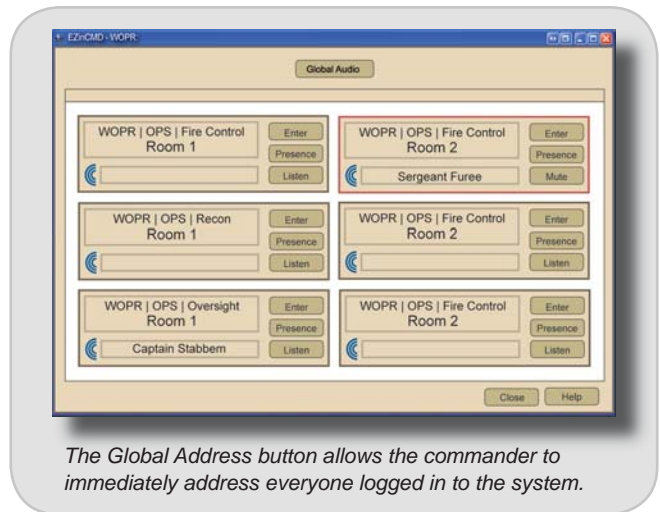

EZinCMD

In Command with Ezenia InfoWorkSpace

com•mand•er

1. someone in an official position of authority who can command or control others.
2. a person who exercises authority; chief officer; leader.

While serving overseas, a ranking officer in command of a maneuver involving multiple units encountered a combat dilemma. His Reconnaissance unit had pinpointed the location of enemy troops on the move but had difficulty relaying the coordinates quickly to his Fire Control unit.

EZinCMD provides a commanding officer with a holistic view of his units in action within virtual rooms in IWS and the ability to listen to a multitude of audio traffic, mute selective or all rooms, monitor the

Situation Awareness

Each room where a unit conducts its meeting is shown as an individual element within the EZinCMD window. Elements can

be added or deleted by navigating the system or can be set as defaults upon login. Each element that appears in the EZinCMD window is prominently identified with the room where the meeting is conducted, the floor on which the room is located, and the building in which it resides.

Theater Awareness

In any time-sensitive situation, especially on the battlefield, a commander needs to convene experts from different groups at a moment's notice. EZinCMD allows a commander to simply drag and drop participants from one room into another to create a combined panel of experts - thus facilitating the immediate distribution of information and providing a forum from which participants can effectively leverage diverse areas of expertise.